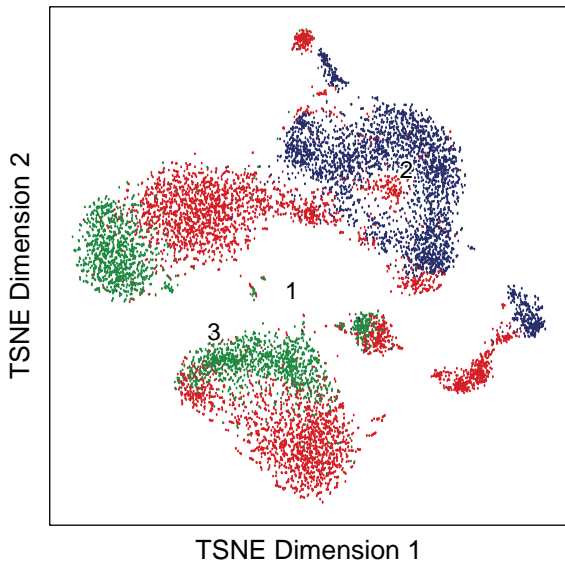

TSNE of IterativeLSI colored by
colData : Sample

color

1-scATAC_BMMC_R1

2-scATAC_CD34_BMMC_R1

3-scATAC_PBMC_R1

TSNE of IterativeLSI colored by colData : Clusters